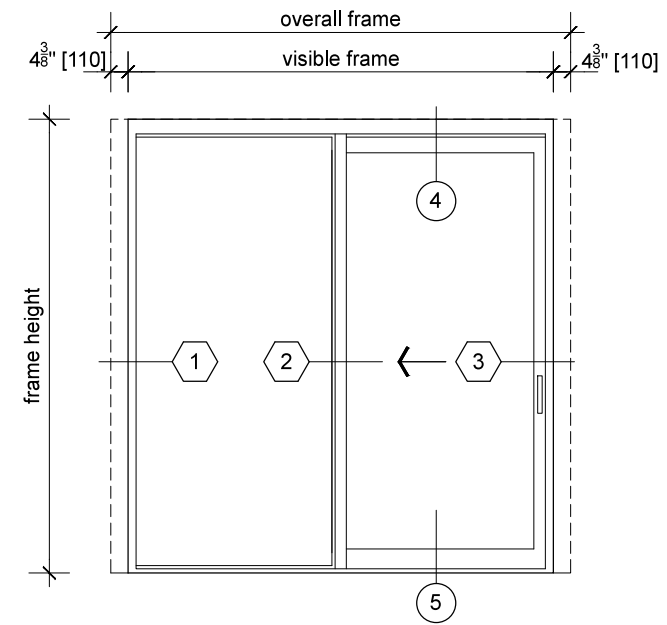

4. head detail

elevation key

plan key

- 1 screen/shade box
- 2 door panel stile
- 3 glazing
- 4 top rail
- 5 bottom rail
- 6 screen stile
- 7 screen/blind

legend

5. sill detail

1. jamb detail

2. mullion detail

3. jamb detail