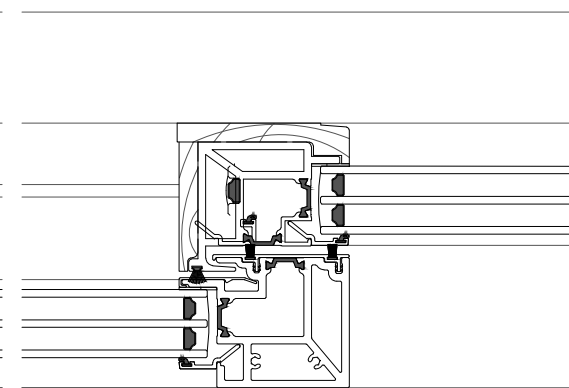

4. head detail

elevation key

plan key

- 1 screen/shade box
- 2 door panel stile
- 3 glazing
- 4 top rail
- 5 bottom rail
- 6 screen stile
- 7 screen/blind

legend

5. sill detail

1. jamb detail

2. mullion detail

3. jamb detail