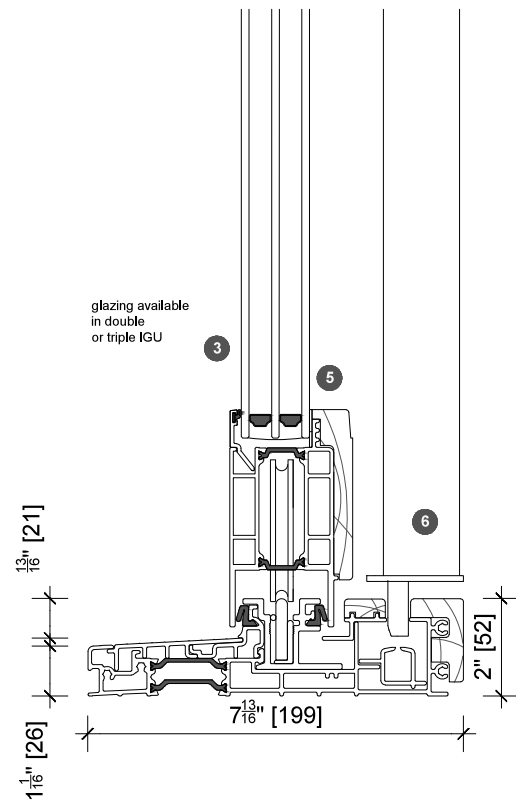

4. head detail

elevation key

plan key

- 1 screen/shade box
- 2 door panel stile
- 3 glazing
- 4 top rail
- 5 bottom rail
- 6 screen stile
- 7 screen/blind

legend

5. sill detail

1. jamb detail

2. mullion detail

3. jamb detail